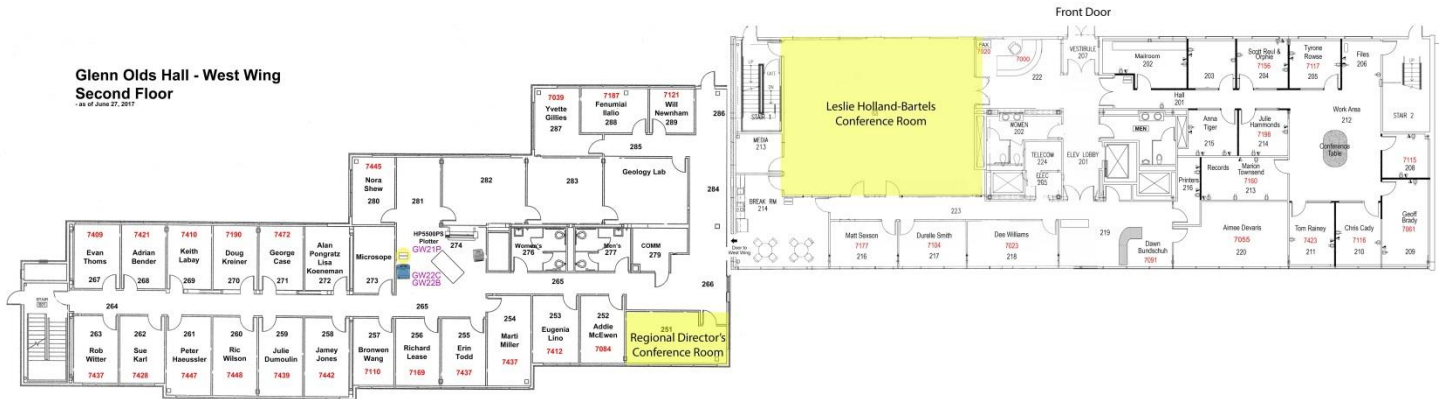

Moseley Sports Complex – Alaska Pacific University
4400 University Drive, Anchorage Alaska