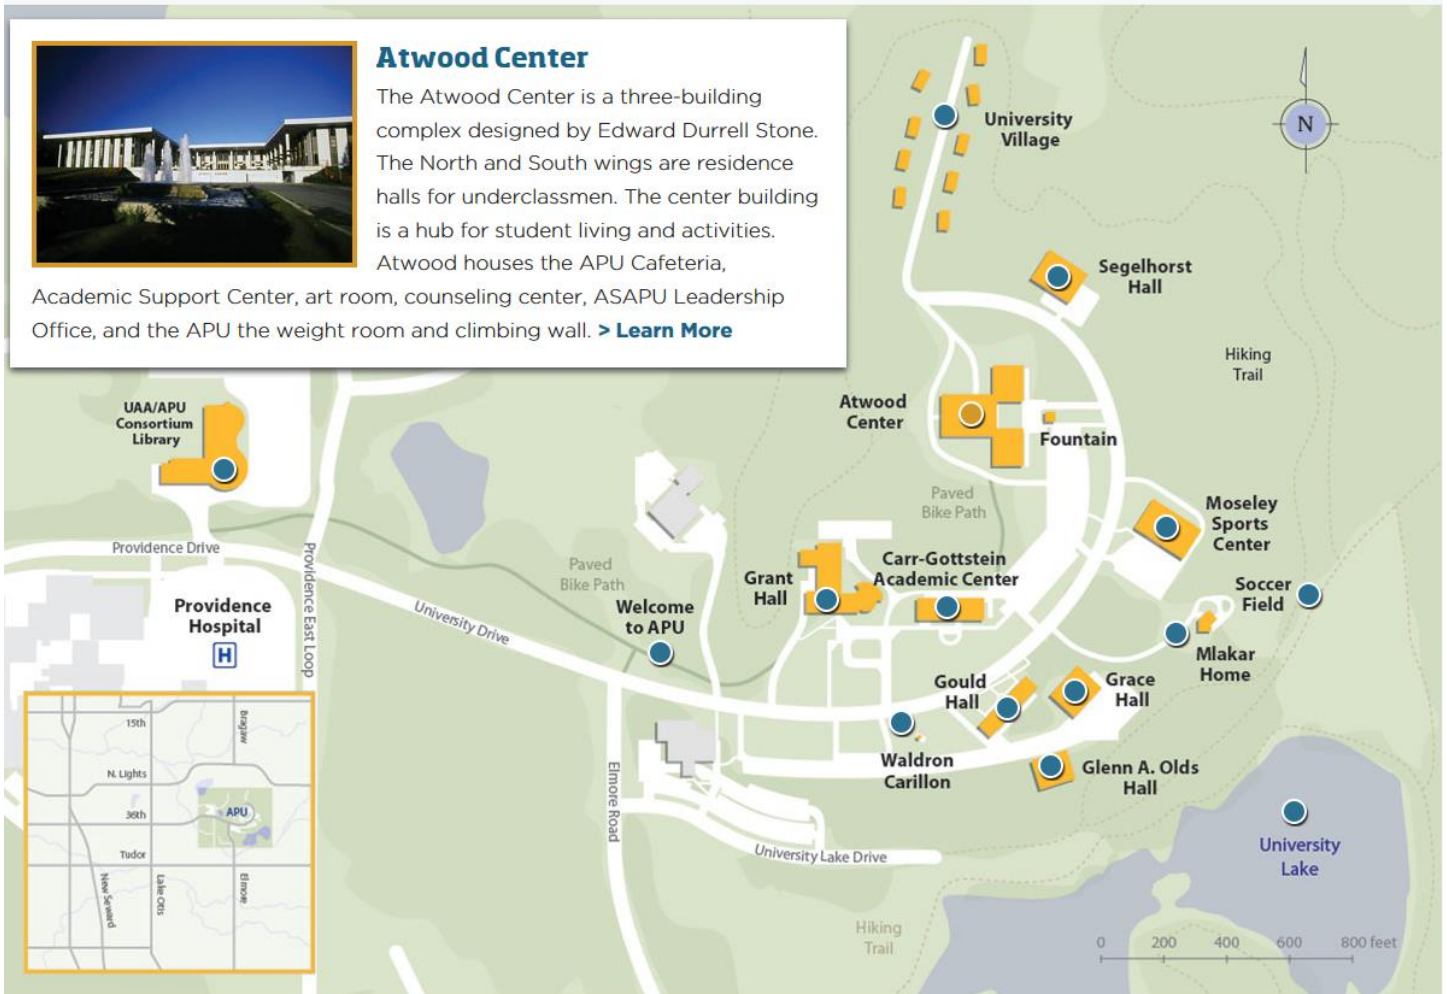

# Alaska Pacific University Map – The Wildlife Society Meeting 2018

## Campus Map

Rasmuson Hall is in the Atwood Center; USGS meeting room is in Glenn A. Olds Hall

**Parking** is limited at Glenn Olds Hall (GOH) and Grace Hall. **All guests need to park at the Moseley Sports Center or across the street in the lot between Carrs-Gottstein and Atwood buildings.** Please allow a few extra minutes for walking. ([https://alaska.usgs.gov/images/APU\\_campus\\_parking\\_map.jpg](https://alaska.usgs.gov/images/APU_campus_parking_map.jpg) )

Atwood Center, Rasmuson Hall – Alaska Pacific University  
4455 University Drive, Anchorage Alaska

Glenn A. Olds Hall – Alaska Pacific University  
 4210 University Drive, Anchorage Alaska

Moseley Sports Complex – Alaska Pacific University  
 4400 University Drive, Anchorage Alaska